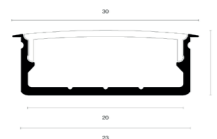

RECESSED LED PROFILES

Alupro LED profile

Wide recessed

Product name	Alupro LED profile wide recessed
Color	Aluminium
Length	2m
Width	23mm
Height	10mm
Max. LED strip power	28,8 W/m

PROFILES AND ENDCAPS			
Aluminium	White	Black	
2.01.0659	-	-	Alupro Wide LED profile aluminium 2m recessed
2.01.0662	-	-	Alupro Wide LED Endcap closed for profile 2m
2.01.0661	-	-	Alupro Wide LED Endcap open for profile 2m

COVERS AND MOUNTING CLIPS	
Article No.	
2.01.0657	Alupro LED profile wide recessed PMMA opal 2m
2.01.0658	Alupro LED profile wide recessed PMMA transparent 2m

Alupro LED profile

XL recessed

Product name	Alupro LED profile XL recessed
Color	Aluminium
Length	2m
Width	35mm
Height	34,8mm
Max. LED strip power	28,8 W/m