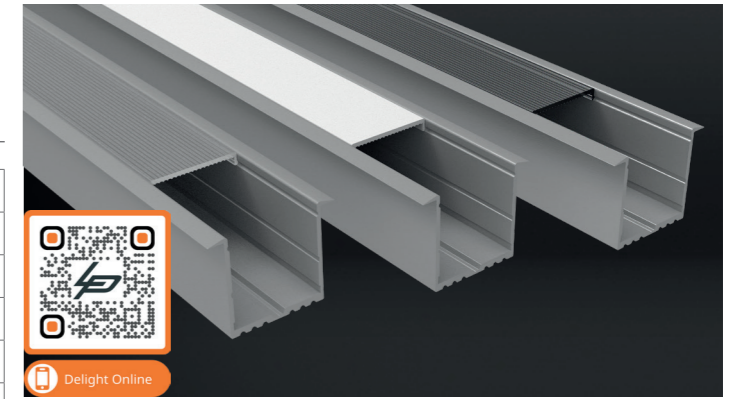

RECESSED LED PROFILES

Alupro LED profile

Wide recessed

Product name	Alupro LED profile wide recessed
Color	Aluminium
Length	2m
Width	23mm
Height	10mm
Max. LED strip power	28,8 W/m

PROFILES AND ENDCAPS			
Aluminium	White	Black	
2.01.0659	-	-	Alupro Wide LED profile aluminium 2m recessed
2.01.0662	-	-	Alupro Wide LED Endcap closed for profile 2m
2.01.0661	-	-	Alupro Wide LED Endcap open for profile 2m

COVERS AND MOUNTING CLIPS	
Article No.	
2.01.0657	Alupro LED profile wide recessed PMMA opal 2m
2.01.0658	Alupro LED profile wide recessed PMMA transparent 2m

Alupro LED profile

XL recessed

Product name	Alupro LED profile XL recessed
Color	Aluminium
Length	2m
Width	35mm
Height	34,8mm
Max. LED strip power	28,8 W/m

Alupro LED profile

XLR Plus

Product name	Alupro LED profile XLR Plus
Color	Aluminium
Length	2m
Width	50mm
Height	35mm
Max. LED strip power	28,8 W/m

PROFILES AND ENDCAPS			
Aluminium	White	Black	
2.01.1031	-	-	Alupro LED profile XLR Plus + cover PC opal recessed 2m
2.01.1032	-	-	Alupro LED profile XLR Plus endcap closed (2 pieces) for profile recessed